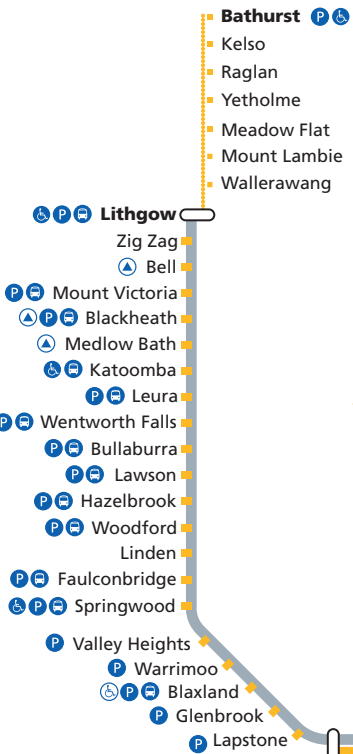

CityRail network

with new Epping to Chatswood train services

New train services

Epping to Chatswood Rail Link

New services between Epping and Chatswood, with three new stations now open

CityRail suburban train lines

CityRail intercity train lines

CityRail regional train line

CityRail bus services

Tram line

Transport interchanges

Stations with wheelchair access

Station access fee applies at these stations

© Copyright RailCorp January 2009