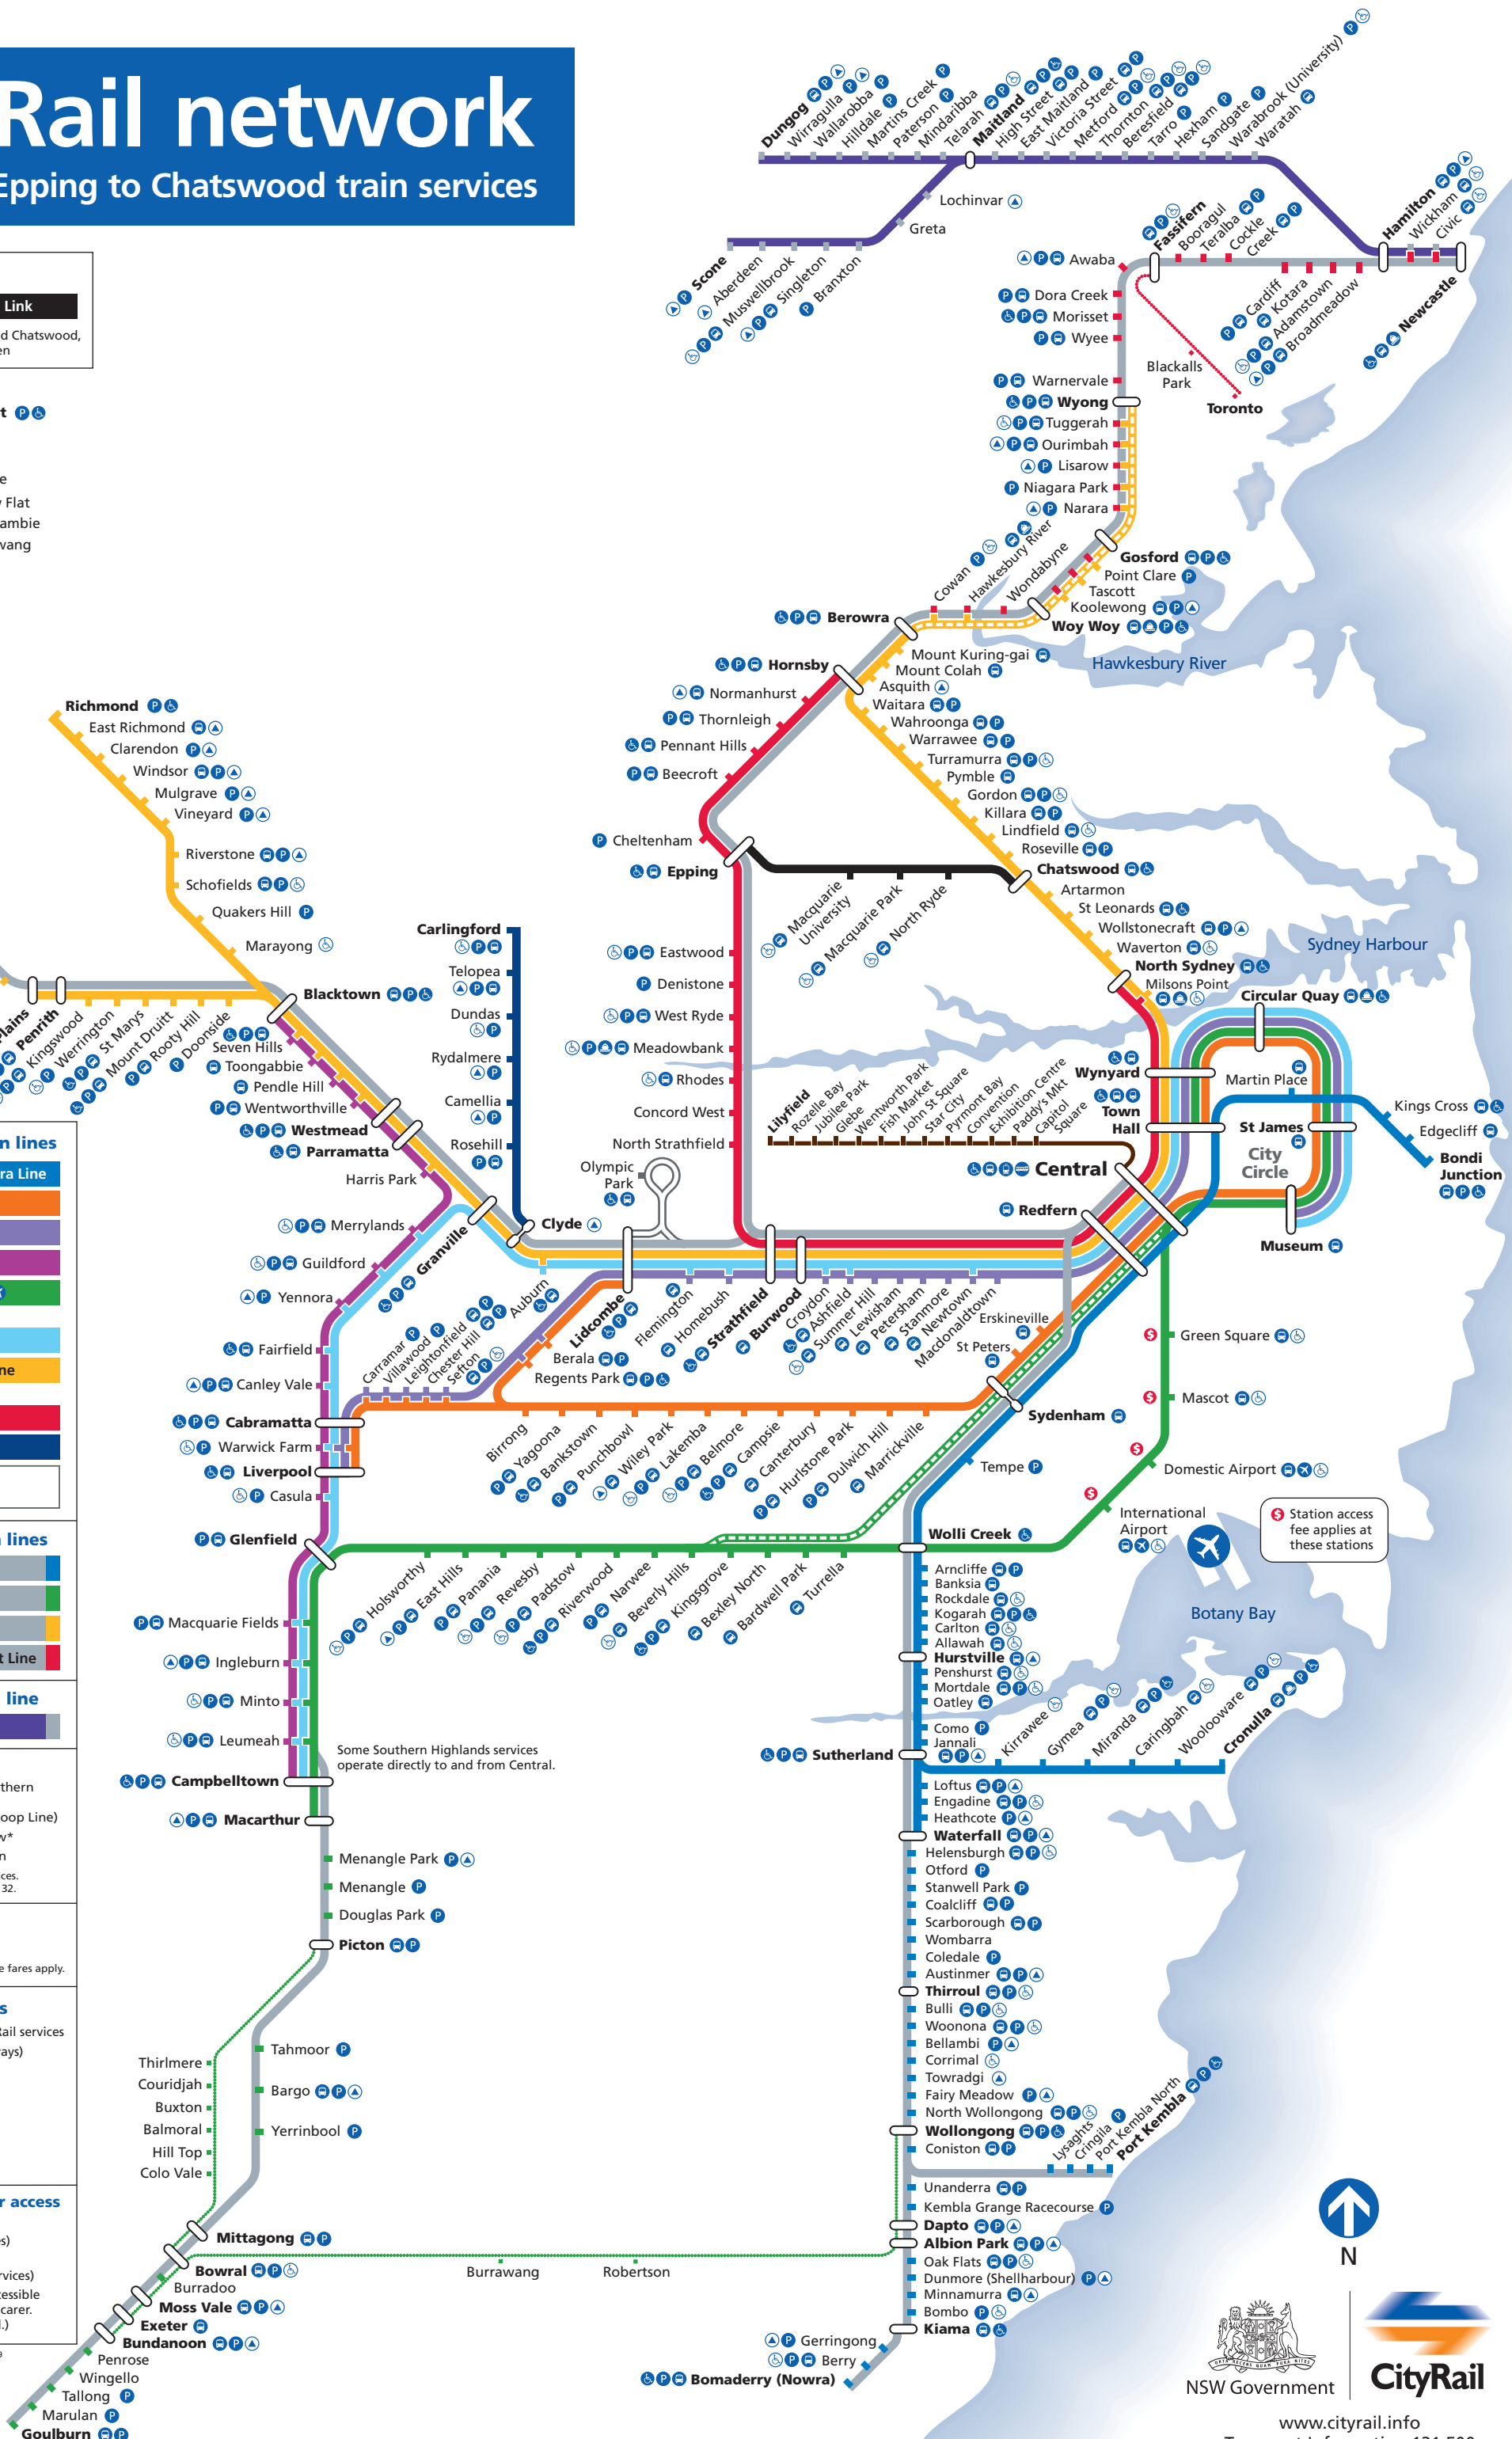

CityRail network

with new Epping to Chatswood train services

New train services

Epping to Chatswood Rail Link

New services between Epping and Chatswood, with three new stations now open

CityRail suburban train lines

CityRail intercity train lines

CityRail regional train line

CityRail bus services

Tram line

Transport interchanges

Stations with wheelchair access

Station access fee applies at these stations

© Copyright RailCorp January 2009