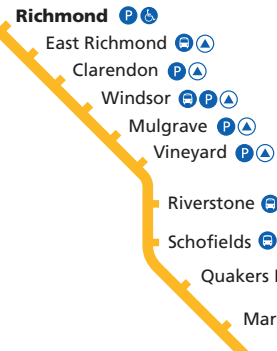

CityRail network

with new Epping to Chatswood train services

New train services

Epping to Chatswood Rail Link

New services between Epping and Chatswood, with three new stations now open

CityRail suburban train lines

CityRail intercity train lines

CityRail regional train line

CityRail bus services

Tram line

Transport interchanges

Stations with wheelchair access

Station access fee applies at these stations

© Copyright RailCorp January 2009